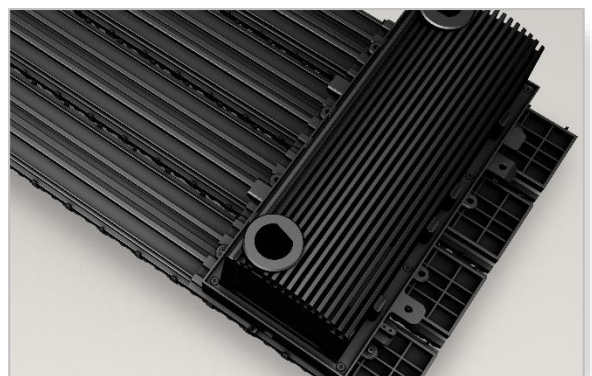

MediaGrille®
Outdoor LED Display

E 16C
Elite display

2018-V1.0

PRODUCT SPECIFICATIONS

Product Model	E-16C	
Material	Aluminum Body & PC Mask (can customize the color)	
LED Lamp	SMD3535 (1R1G1B)	
Pixel Pitch	16 mm /16mm	
Resolution	3906 dot/m ²	
Unit Permutation	Horizontal Vertical	
Unit Size	1536×256mm (Horizontal) 256×1536mm (Vertical) (Length can be customized)	
Resolution/unit	96×16 dots (Horizontal) 16×96 dots (Vertical) ;	
Brightness	Flagship LED : 4500-5000 nit Premium High Brightness LED: 6000-6500 nit	
Weight	(H)120°×(V)120°	
View Angle	18 kg/m ²	
Input Voltage	AC 110 -240 V	
Power Consumption	Max. 750 w/m ² Avg. 250 w/m ²	
Installation	Front & Back	
Protection	IP67	
Gray Scale	RGB 16384 bit (3×14bit)	
Refresh Rate	≥ 1920 Hz	
Frame Rate	≥ 60 Hz	
Working environment	Temperature: -30°C to +60°C; Humidity: 10%-90%	
Control system	JV-A JV-N	

※ Parameters will change according to the specific project

PRODUCT APPEARANCE

TECHNICAL DRAWING TECHNICAL DRAWING

1536mm (Length can be customized)